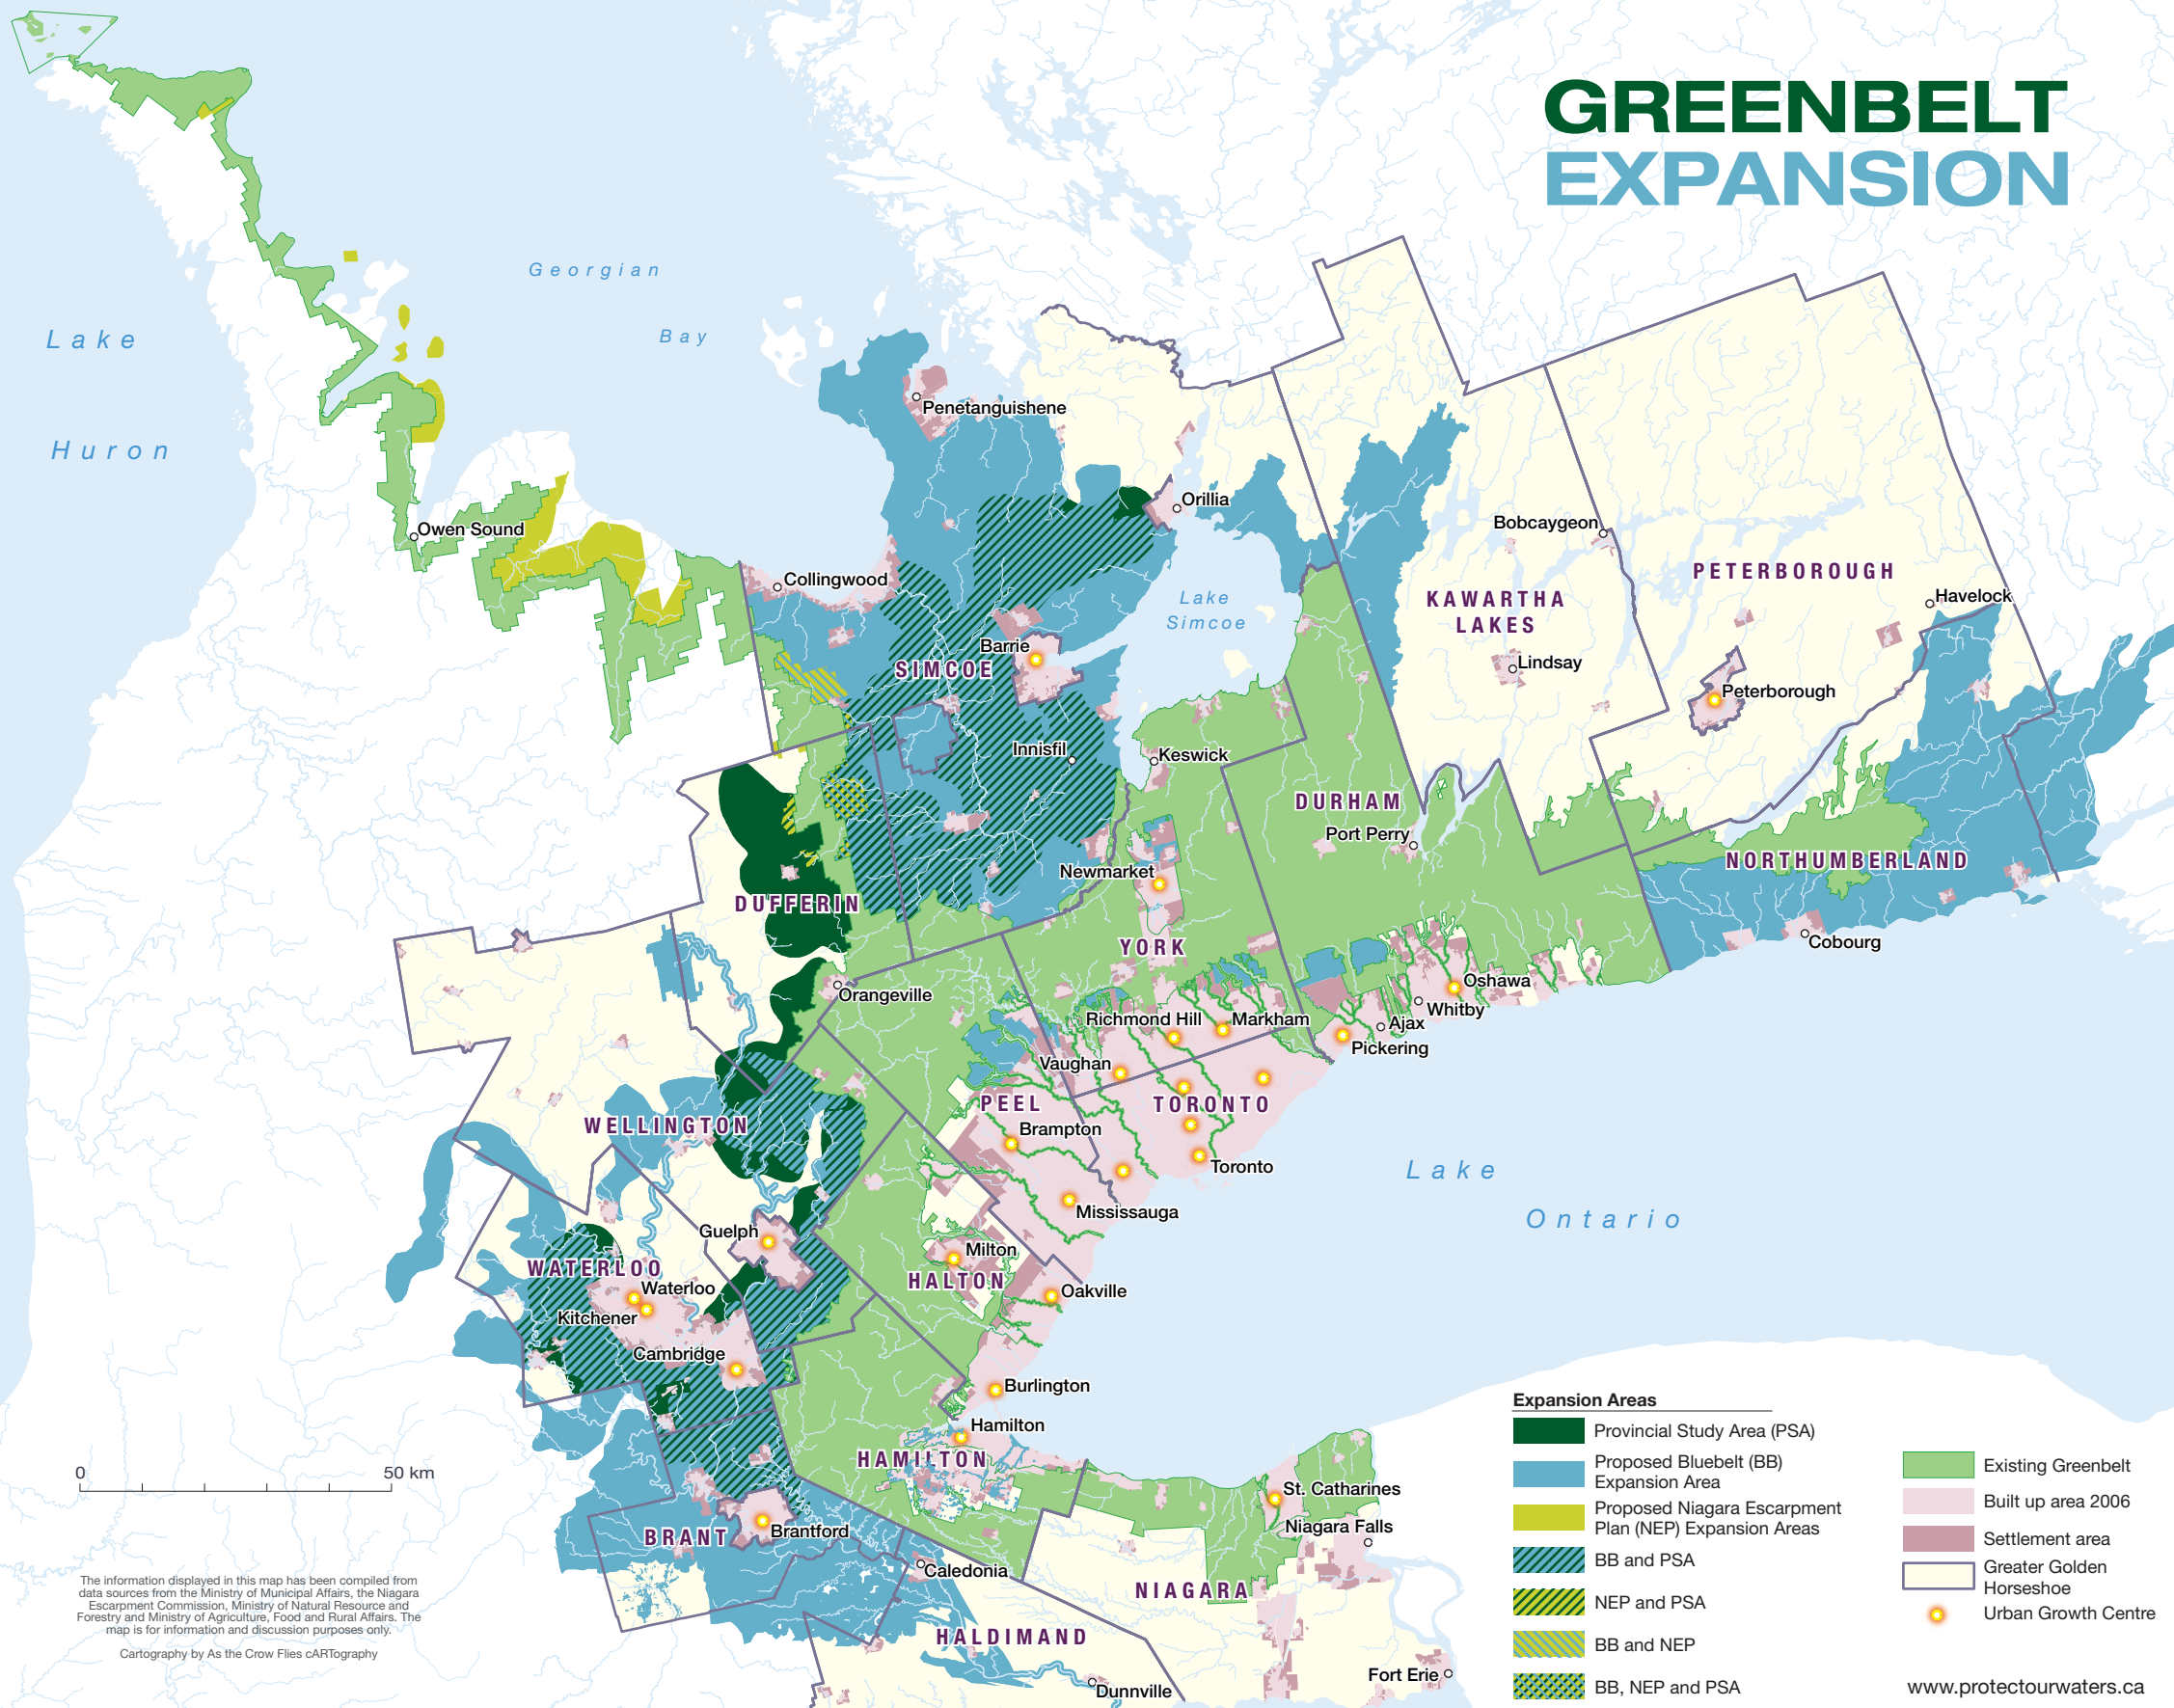

GREENBELT EXPANSION

0 50 km

Cartography by As the Crow Flies cARTography

Expansion Areas

- Provincial Study Area (PSA)
- Proposed Bluebelt (BB) Expansion Area
- Proposed Niagara Escarpment Plan (NEP) Expansion Areas
- BB and PSA
- NEP and PSA
- BB and NEP
- BB, NEP and PSA
- Existing Greenbelt
- Built up area 2006
- Settlement area
- Greater Golden Horseshoe
- Urban Growth Centre

www.protectourwaters.ca